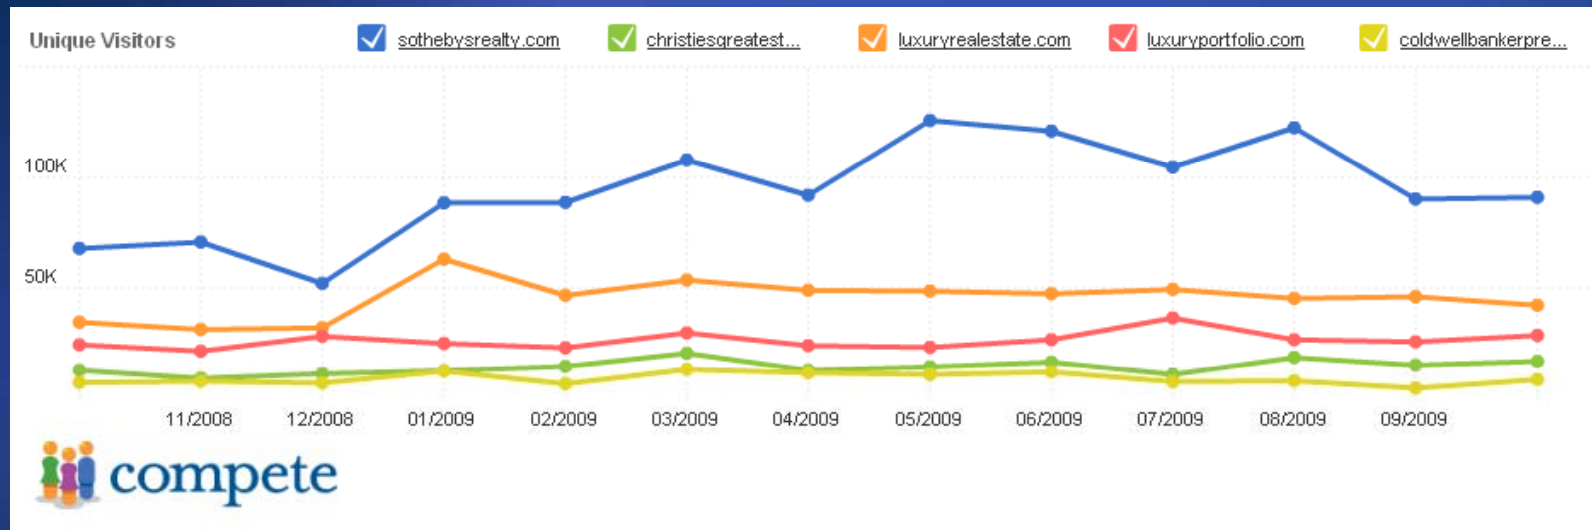

Website Traffic Comparison

Rank	Site	Total Unique Visitors	International Unique Visitors
1	Sothebysrealty.com	1,223,314	428,160
2	Luxuryrealestate.com	590,269	283,329
3	Luxuryportfolio.com	344,014	116,965
4	ChristiesGreatEstates.com	187,273	91,764
5	ColdwellBankerPreviews.com	119,086	13,099